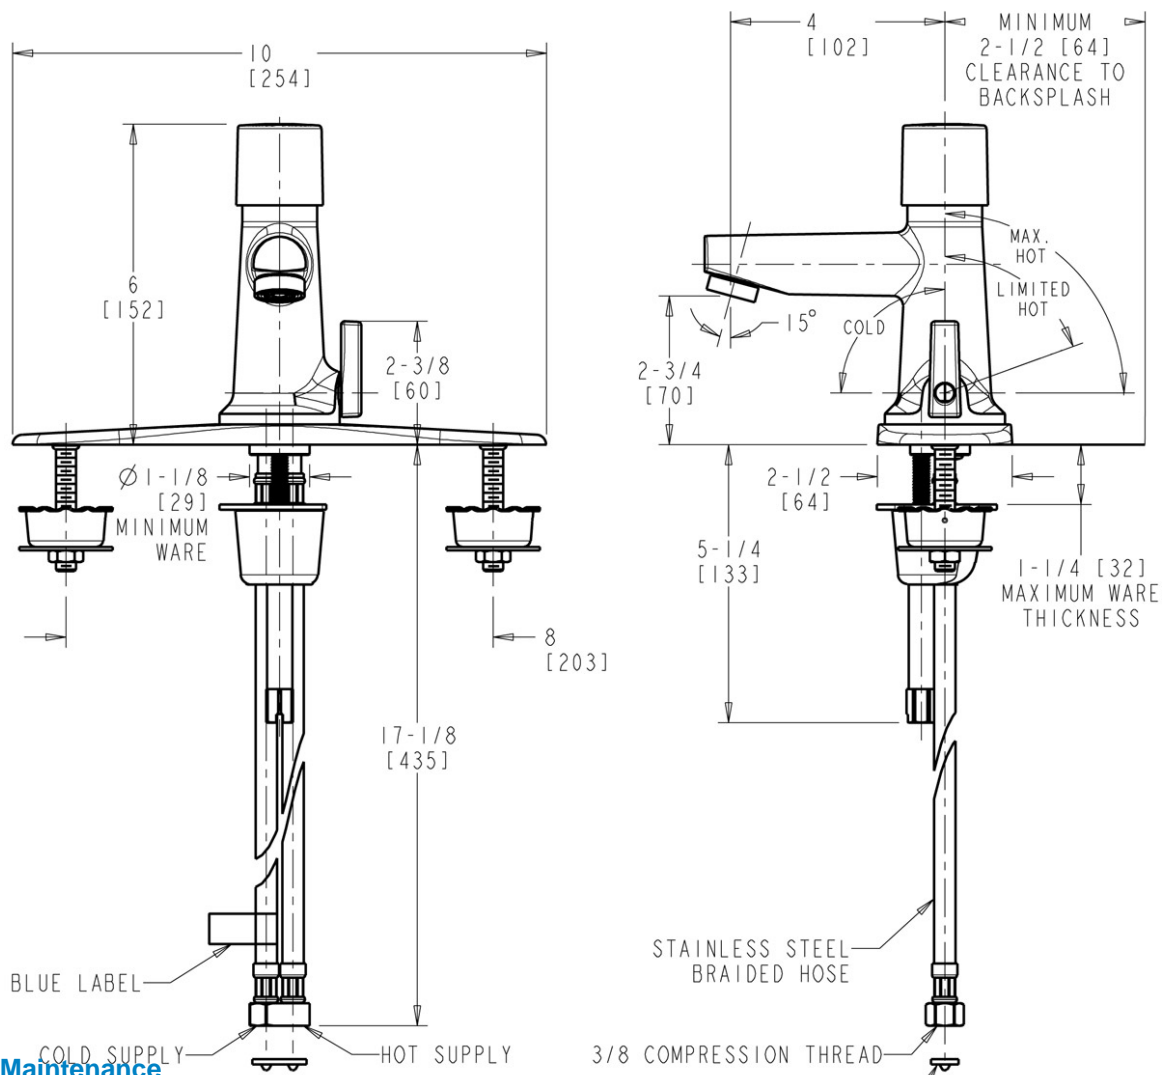

#### ECAST

ECAST products are intended for installation where state laws and local codes mandate lead content levels or in any location where lead content is a concern.

2100 South Clearwater Drive  
Des Plaines, IL  
P: 847/803-5000  
F: 847/803-5454  
Technical: 800/TEC-TRUE  
www.chicagofaucets.com

### Architect/Engineer Specification

Chicago Faucets No. 3502-8E2805ABCP, Deck Mounted 8" Fixed Centers Hot and Cold Water Metering Mixing Sink Faucet, Chrome Plated solid brass construction. 4" Center to Center Integral Cast Brass Spout. 0.5 GPM (1.9 L/min) Pressure Compensating Econo-Flo Vandal Proof Non-Aerating Spray. MVP™ self-closing, auto-timed metering cartridge, adjustable run time from 2 to 15 seconds, opens with push, 0.20 max gallon/cycle. Dual Supply for Hot and Cold Water Service. Stainless Steel Hoses Included. User Adjustable Temperature Control Mixer with Hot Water Adjustment Limit Stop (up to 85% / 95% of Available Hot Water). ECAST® construction with less than 0.25% lead content by weighted average. CALGreen Compliant. Secondary Control Valve: 4" Center to Center Integral Cast Brass Spout. This product meets ADA ANSI/ICC A117.1 requirements and is tested and certified to industry standards: ASME A112.18.1/CSA B125.1, Certified to NSF/ANSI 61, Section 9 by CSA, California Health and Safety Code 116875 (AB1953-2006), Vermont Bill S.152, NSF/ANSI 372 Low Lead Content, and California Green Building Standards Code (CALGreen).