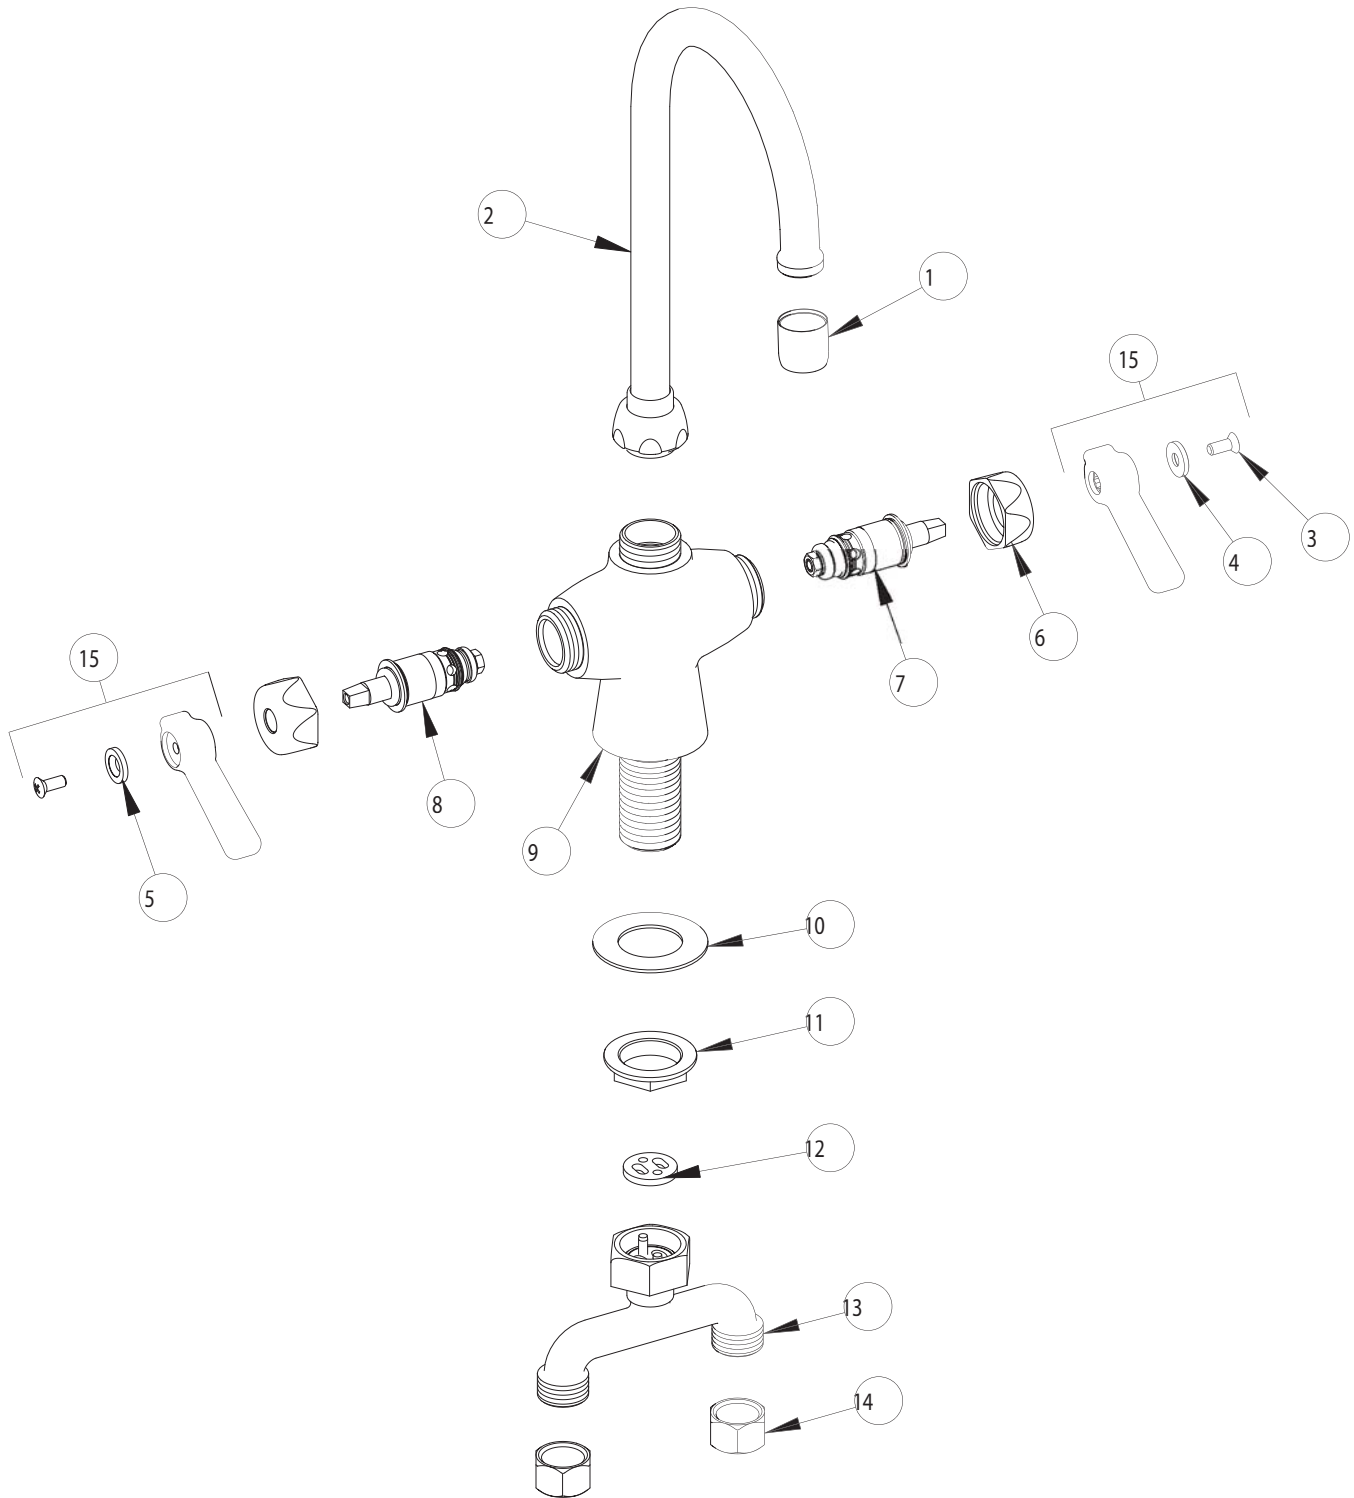

# PARTS LIST

BY: JAR  
CHK'D:

FINISH:  
DATE:

AS SPECIFIED  
8-20-01

50-T

ITEM NO.	PART NO.	DESCRIPTION	ITEM NO.	PART NO.	DESCRIPTION
1	E3	SOFTFLO OUTLET	9	----	VALVE BODY (NOT SOLD SEPARATELY)
2	GN2A	FOR PARTS SEE GN2A	10	50-014	STEEL WASHER
3	420-010	SCREW	11	50-003	LOCKNUT
4	633-123	INDEX BUTTON (BLUE)	12	50-008	FIBER WASHER
5	633-023	INDEX BUTTON (RED)	13	50-010K	CONNECTION ASSEMBLY
6	444-005	CAP NUT	14	49-005	COUPLING NUT
7	1-099XT	QUATURN UNIT (RH)	15	369PR	LEVER HANDLE ASSEMBLY
8	1-100XT	QUATURN UNIT (LH)			